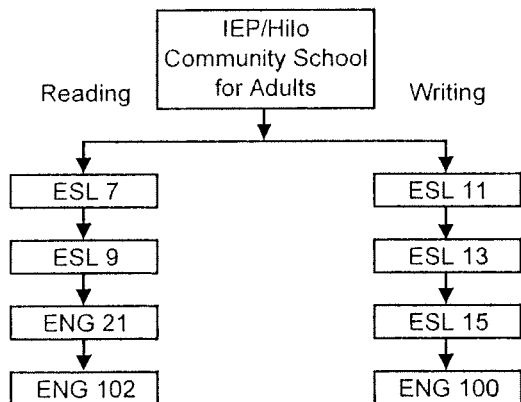

Hawai'i Community College Progression Chart

THESE ARE IMPORTANT DOCUMENTS.

TAKE THEM WITH YOU WHEN YOU MEET WITH A COUNSELOR/ADVISOR.

Your scores on the COMPASS test were used to place you in the highlighted classes.

You may retake the test after two months if necessary.

Hawaii CC Counseling and Support Services Center phone number: 974-7741

Vocational Math Progression

Liberal Arts Math Progression

ESL Progression

TO BE
DETERMINED
BY WRITING
SAMPLE